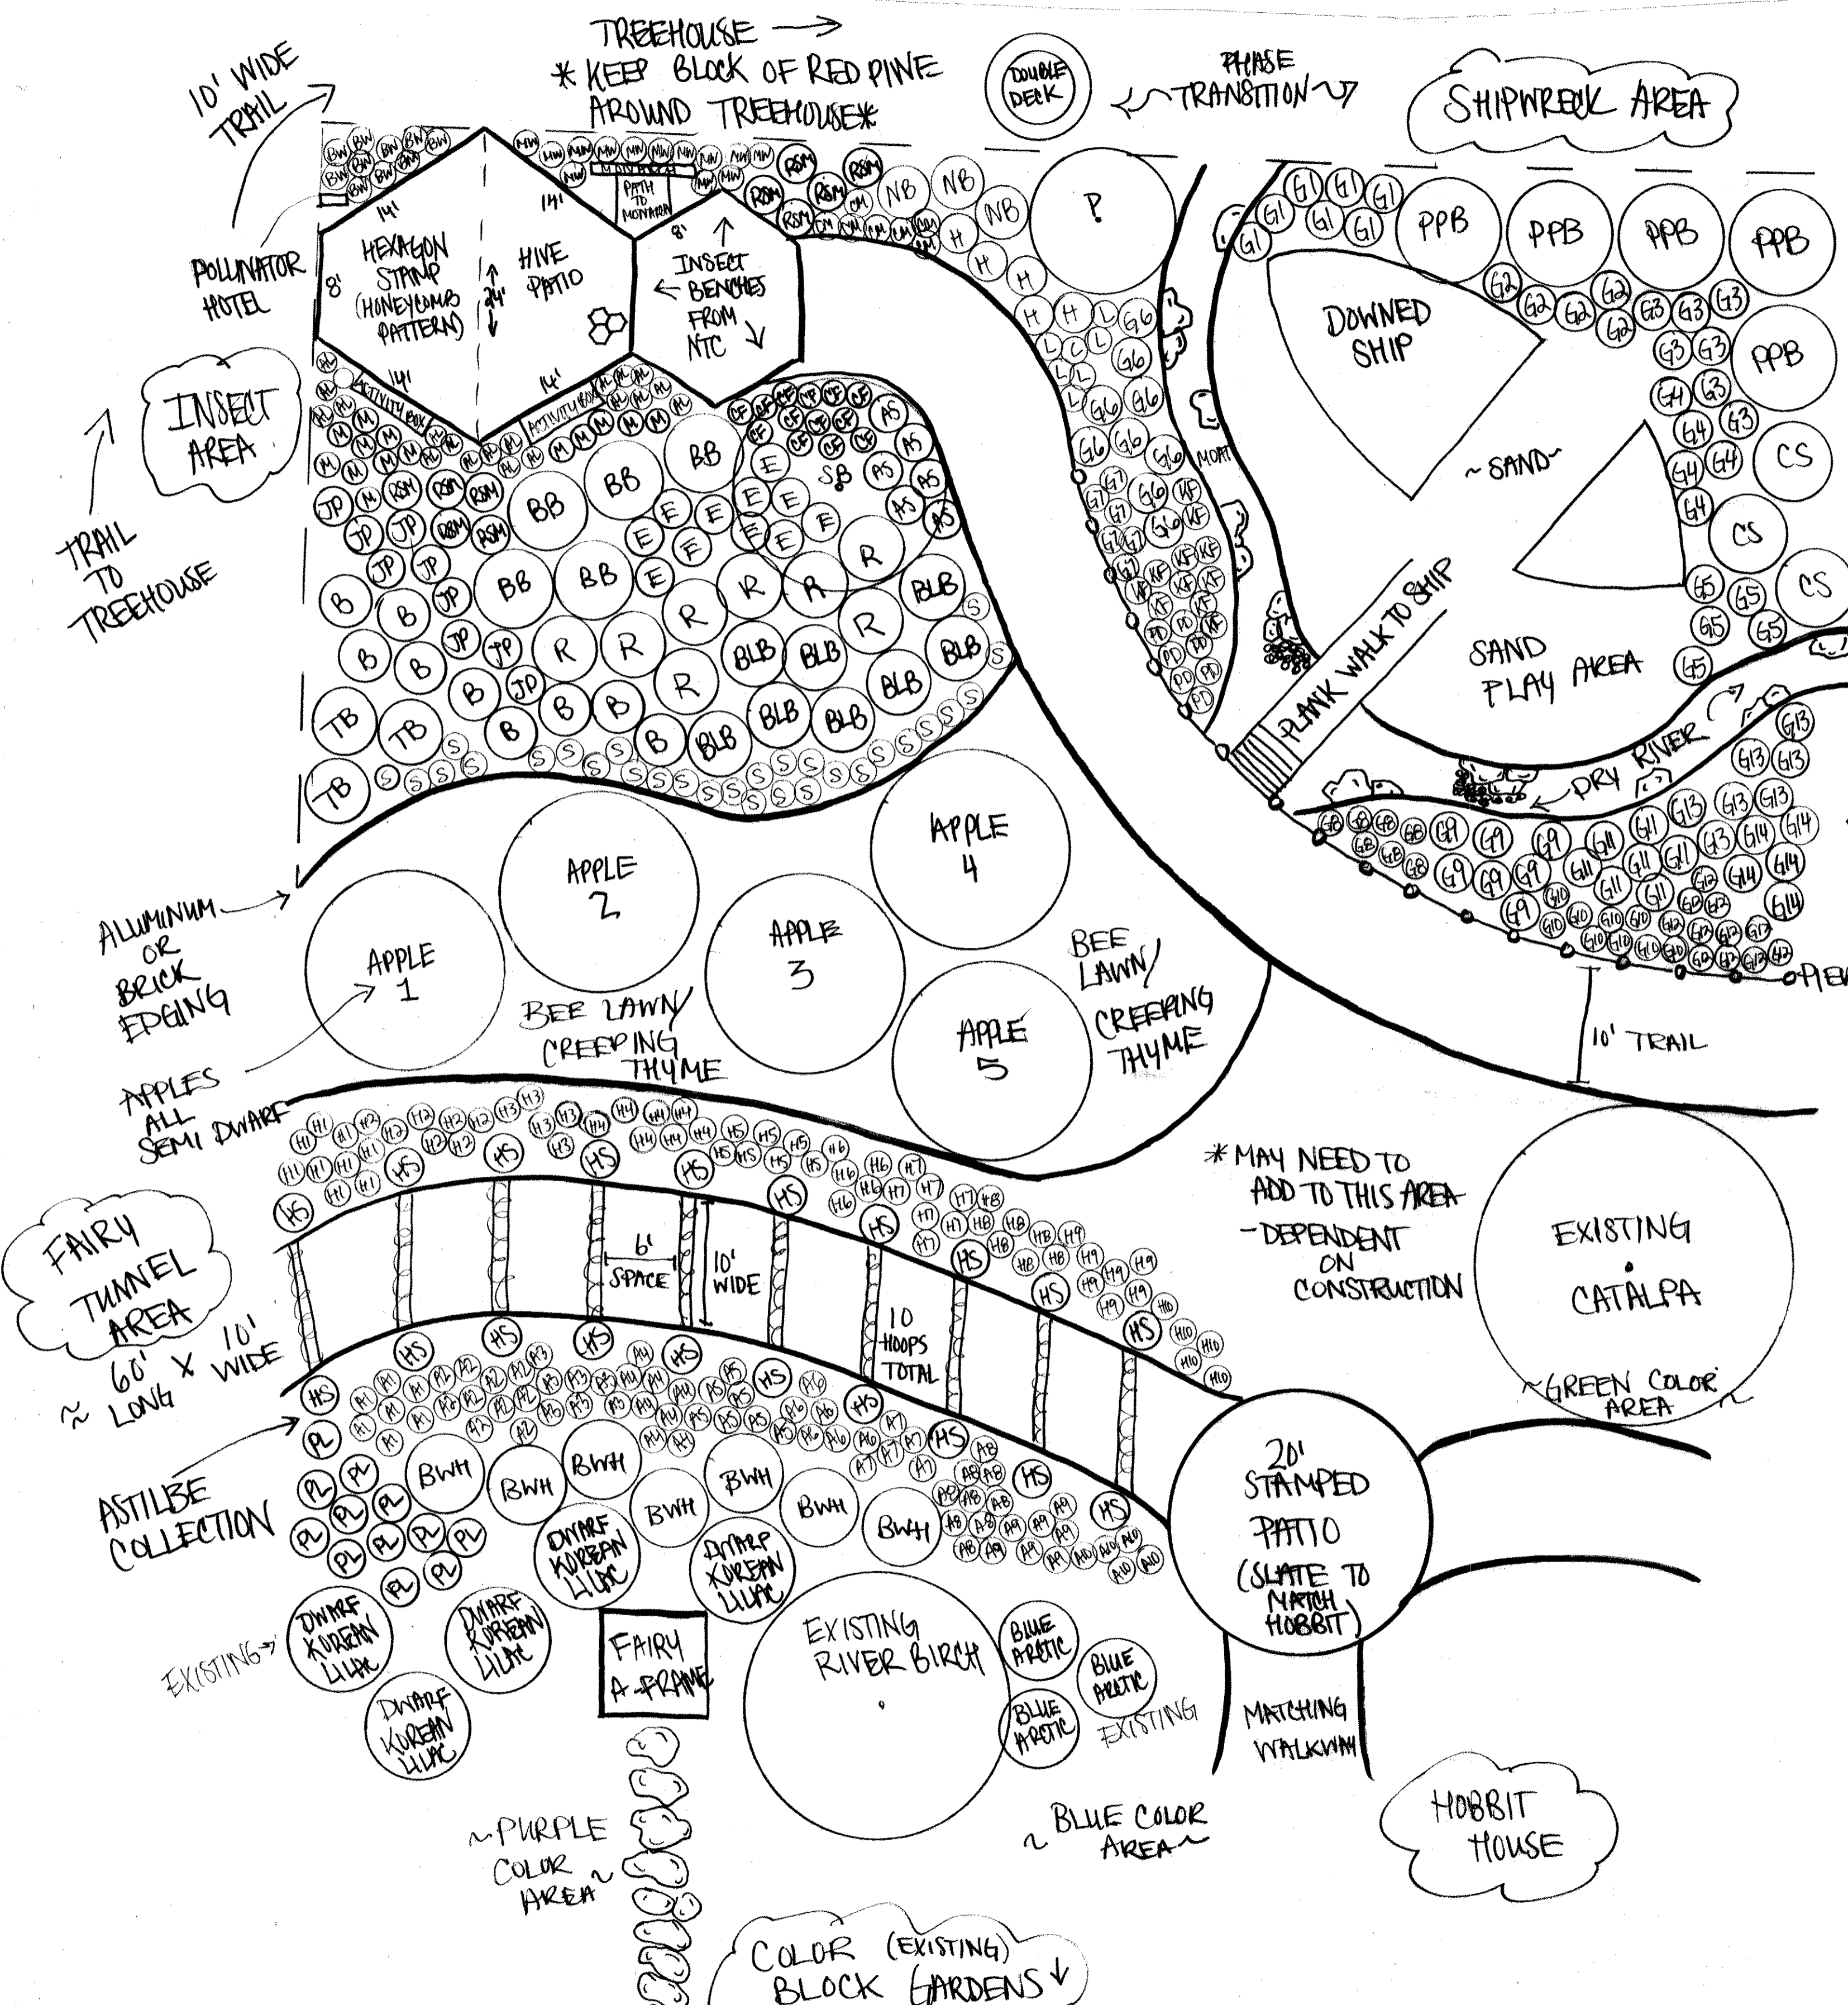

**- FINAL PHASES -
SARA'S STORYBOOK GARDEN**
DESIGN BY: MARISSA ASHBECK 2023

SCALE: 7' 1"=8'
↑ NORTH

SHADE +
HOSTA
GARDEN

DRY RIVER BED
- 20-25 BOULDERS SCATTERED
- COBBLESTONE FILL

← GRASS
COLLECTION

TRAIL
DIVISION
← 5'
BETWEEN
HOSTA GARDEN

* MAY NEED TO
ADD TO THIS AREA
- DEPENDENT
ON
CONSTRUCTION

COLOR (EXISTING)
BLOCK GARDENS ↓

~ PURPLE
COLOR
AREA ~

~ BLUE COLOR
AREA ~

GREEN COLOR
AREA